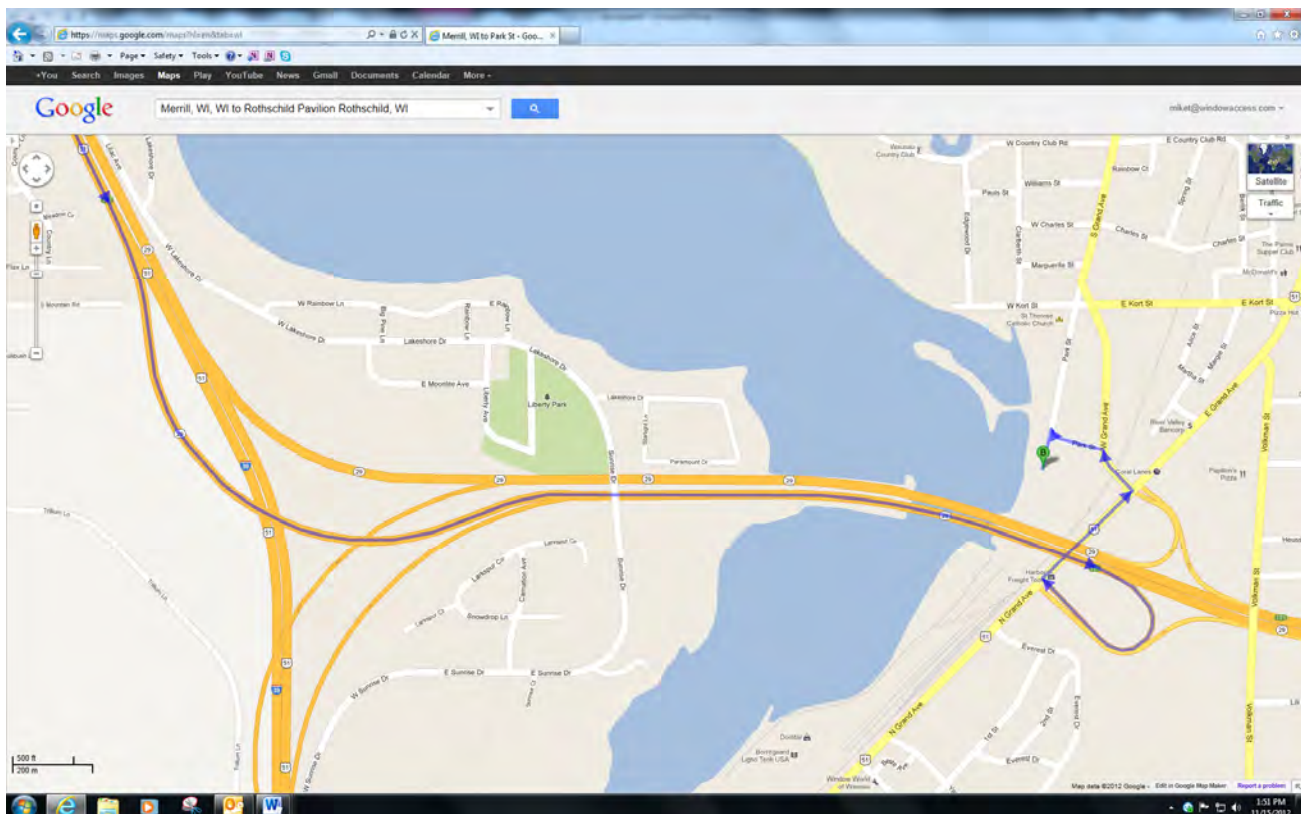

Map to the Rothschild Pavilion from the East:

Hwy 29 West into Wausau/Schofield Area and get off at Exit #171 (Schofield, WI)

Rothschild Pavilion
1104 Park Street
Rothschild, WI 54474

Get off at Exit #171 – At bottom of Ramp; go straight through intersection onto West Grand Ave.
After RR Tracks, Take the First left onto Park, and you will see the Rothschild Pavilion in front of you.

Map to the Rothschild Pavilion from the North:

Take Hwy 51 (I-39) south to Exit #187 Hwy 29 East toward Green Bay, after crossing Lake Wausau take Exit #171

Circle around on exit ramp to the bottom, turn right onto North Grand Ave (Business 51 north) go under highway

At first stoplight turn left onto West Grand Ave, then take first left onto Park, you will see the Rothschild Pavilion

Map to the Rothschild Pavilion from the South:

Take Hwy 51 North (I-39) to exit #187 Hwy 29 East toward Green Bay, after crossing Lake Wausau Take Exit #171

Map to the Rothschild Pavilion from the West

Take Hwy 29 East to Hwy 51 South (I-39 South) to Exit #187 Hwy 29 East toward Green Bay, Take Exit #171

Circle around on exit ramp to the bottom, turn right onto North Grand Ave (Business 51 north) go under highway