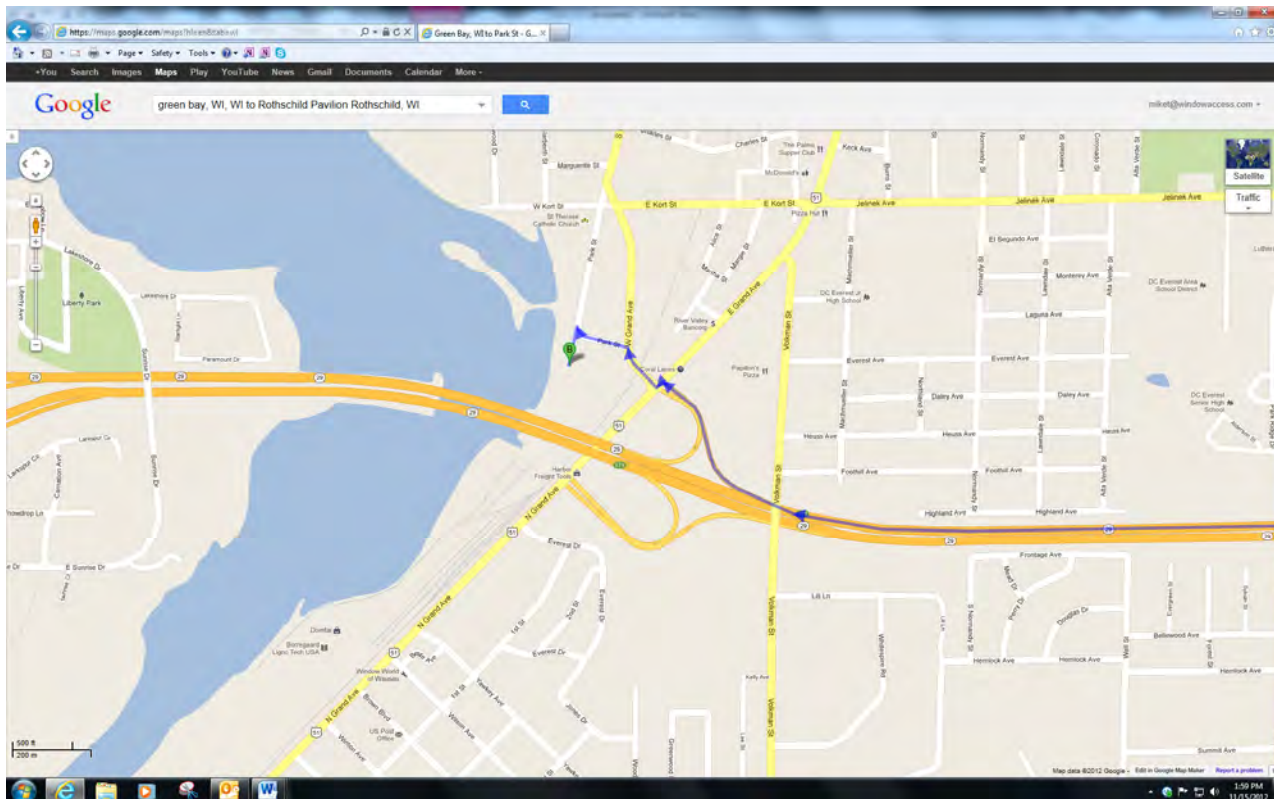

Map to the Rothschild Pavilion from the East:

Hwy 29 West into Wausau/Schofield Area and get off at Exit #171 (Schofield, WI)

Rothschild Pavilion
1104 Park Street
Rothschild, WI 54474

Get off at Exit #171 – At bottom of Ramp; go straight through intersection onto West Grand Ave.
After RR Tracks, Take the First left onto Park, and you will see the Rothschild Pavilion in front of you.

Map to the Rothschild Pavilion from the North:

Take Hwy 51 (I-39) south to Exit #187 Hwy 29 East toward Green Bay, after crossing Lake Wausau take Exit #171

Circle around on exit ramp to the bottom, turn right onto North Grand Ave (Business 51 north) go under highway

At first stoplight turn left onto West Grand Ave, then take first left onto Park, you will see the Rothschild Pavilion

Map to the Rothschild Pavilion from the South:

Take Hwy 51 North (I-39) to exit #187 Hwy 29 East toward Green Bay, after crossing Lake Wausau Take Exit #171

Map to the Rothschild Pavilion from the West

Take Hwy 29 East to Hwy 51 South (I-39 South) to Exit #187 Hwy 29 East toward Green Bay, Take Exit #171

Circle around on exit ramp to the bottom, turn right onto North Grand Ave (Business 51 north) go under highway