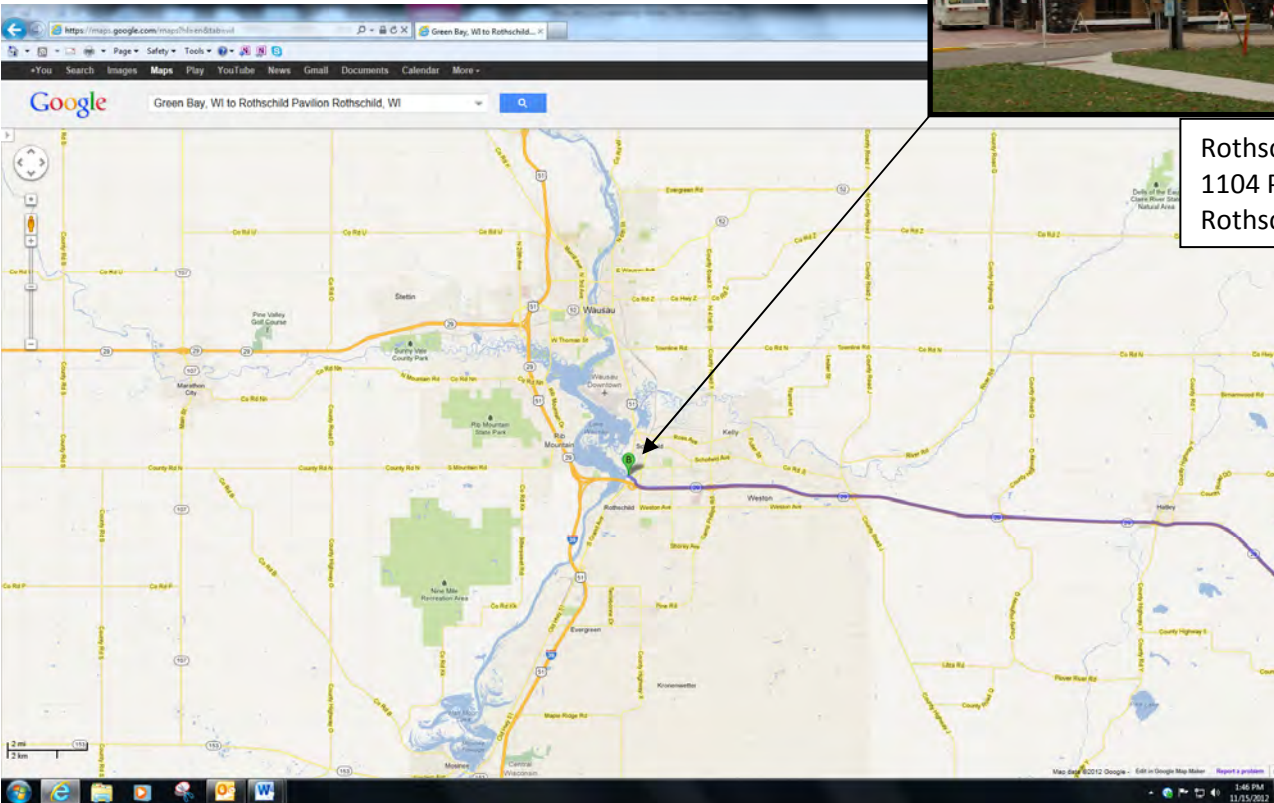

Map to the Rothschild Pavilion from the East:

Hwy 29 West into Wausau/Schofield Area and get off at Exit #171 (Schofield, WI)

Rothschild Pavilion
1104 Park Street
Rothschild, WI 54474

Get off at Exit #171 – At bottom of Ramp; go straight through intersection onto West Grand Ave.
After RR Tracks, Take the First left onto Park, and you will see the Rothschild Pavilion in front of you.

Map to the Rothschild Pavilion from the North:

Take Hwy 51 (I-39) south to Exit #187 Hwy 29 East toward Green Bay, after crossing Lake Wausau take Exit #171

Circle around on exit ramp to the bottom, turn right onto North Grand Ave (Business 51 north) go under highway

At first stoplight turn left onto West Grand Ave, then take first left onto Park, you will see the Rothschild Pavilion

Map to the Rothschild Pavilion from the South:

Take Hwy 51 North (I-39) to exit #187 Hwy 29 East toward Green Bay, after crossing Lake Wausau Take Exit #171

Map to the Rothschild Pavilion from the West

Take Hwy 29 East to Hwy 51 South (I-39 South) to Exit #187 Hwy 29 East toward Green Bay, Take Exit #171

Circle around on exit ramp to the bottom, turn right onto North Grand Ave (Business 51 north) go under highway