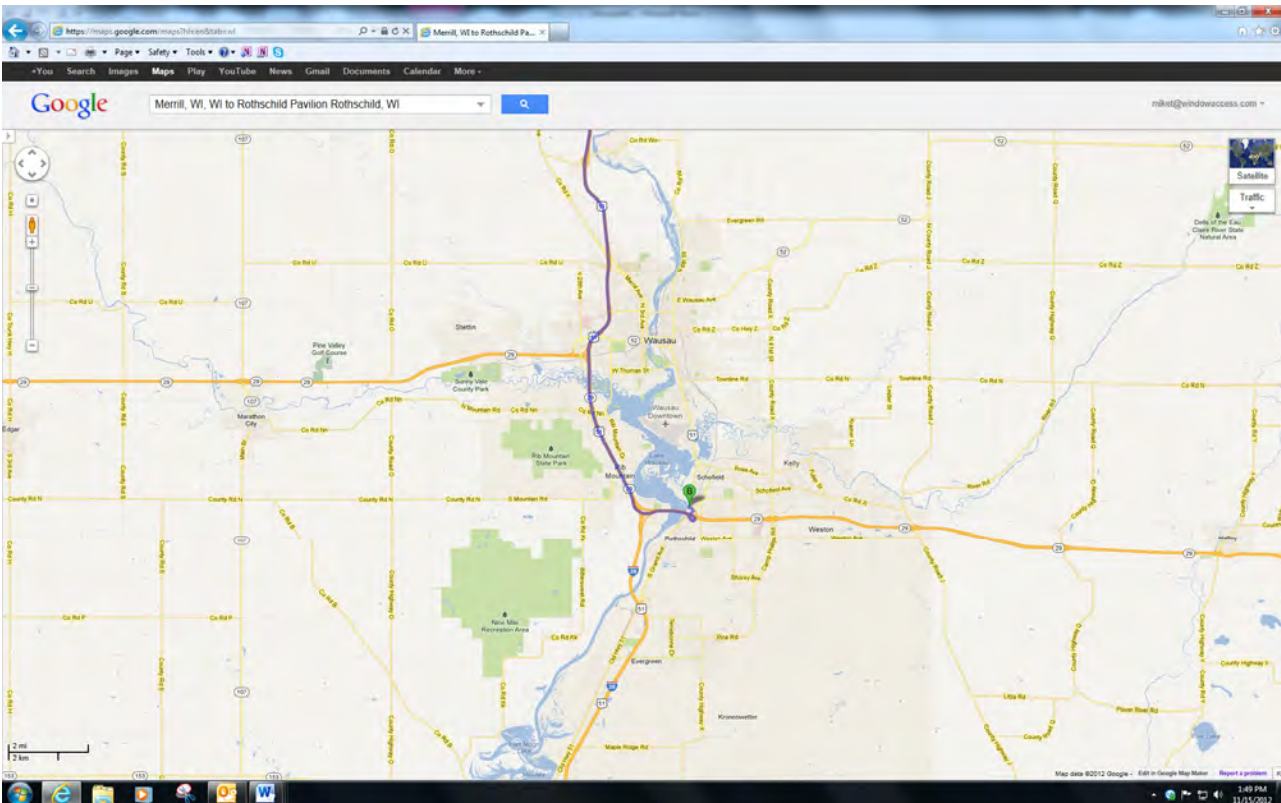

Map to the Rothschild Pavilion from the East:

Hwy 29 West into Wausau/Schofield Area and get off at Exit #171 (Schofield, WI)

Rothschild Pavilion
1104 Park Street
Rothschild, WI 54474

Get off at Exit #171 – At bottom of Ramp; go straight through intersection onto West Grand Ave.
After RR Tracks, Take the First left onto Park, and you will see the Rothschild Pavilion in front of you.

Map to the Rothschild Pavilion from the North:

Take Hwy 51 (I-39) south to Exit #187 Hwy 29 East toward Green Bay, after crossing Lake Wausau take Exit #171

Circle around on exit ramp to the bottom, turn right onto North Grand Ave (Business 51 north) go under highway

At first stoplight turn left onto West Grand Ave, then take first left onto Park, you will see the Rothschild Pavilion

Map to the Rothschild Pavilion from the South:

Take Hwy 51 North (I-39) to exit #187 Hwy 29 East toward Green Bay, after crossing Lake Wausau Take Exit #171

Map to the Rothschild Pavilion from the West

Take Hwy 29 East to Hwy 51 South (I-39 South) to Exit #187 Hwy 29 East toward Green Bay, Take Exit #171

Circle around on exit ramp to the bottom, turn right onto North Grand Ave (Business 51 north) go under highway