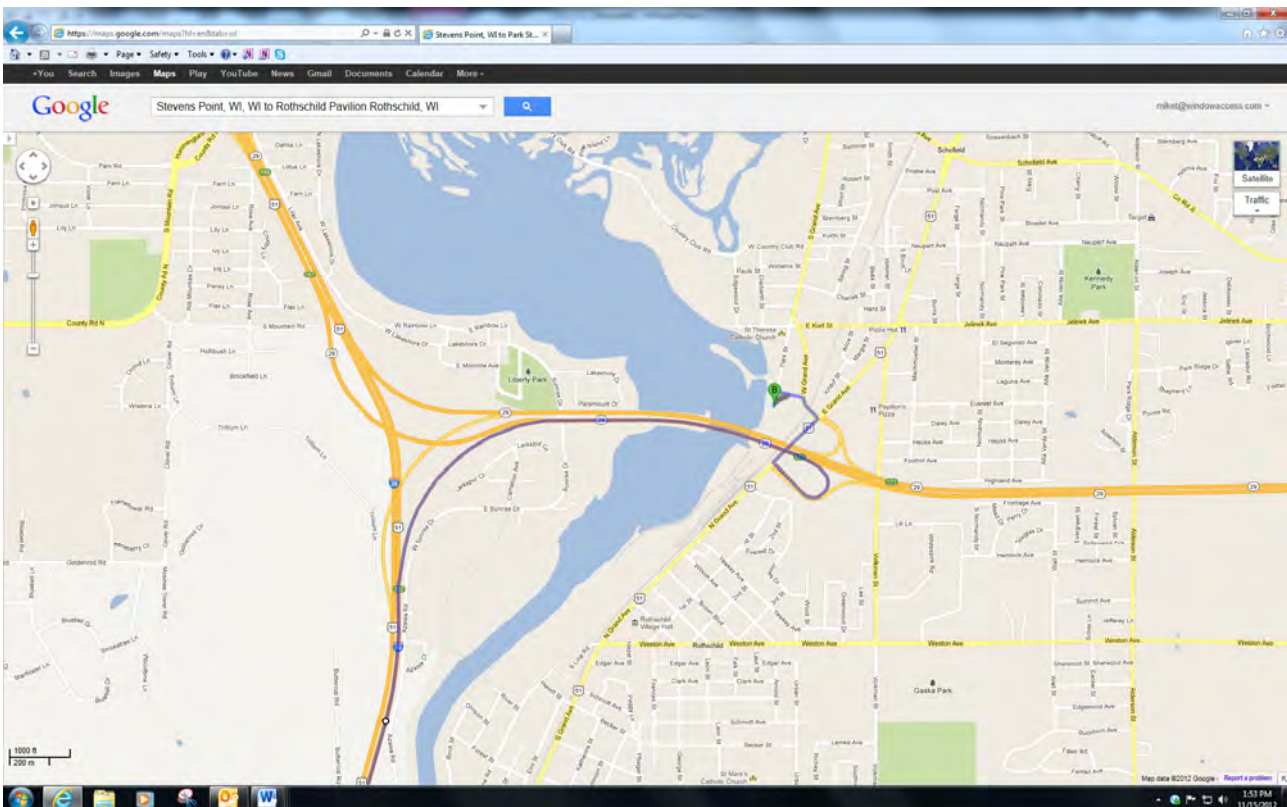

Map to the Rothschild Pavilion from the East:

Hwy 29 West into Wausau/Schofield Area and get off at Exit #171 (Schofield, WI)

Rothschild Pavilion
1104 Park Street
Rothschild, WI 54474

Get off at Exit #171 – At bottom of Ramp; go straight through intersection onto West Grand Ave.
After RR Tracks, Take the First left onto Park, and you will see the Rothschild Pavilion in front of you.

Map to the Rothschild Pavilion from the North:

Take Hwy 51 (I-39) south to Exit #187 Hwy 29 East toward Green Bay, after crossing Lake Wausau take Exit #171

Circle around on exit ramp to the bottom, turn right onto North Grand Ave (Business 51 north) go under highway

At first stoplight turn left onto West Grand Ave, then take first left onto Park, you will see the Rothschild Pavilion

Map to the Rothschild Pavilion from the South:

Take Hwy 51 North (I-39) to exit #187 Hwy 29 East toward Green Bay, after crossing Lake Wausau Take Exit #171

Circle around on exit ramp to the bottom, turn right onto North Grand Ave (Business 51 north) go under highway

At first stoplight turn left onto West Grand Ave, then take first left onto Park, you will see the Rothschild Pavilion