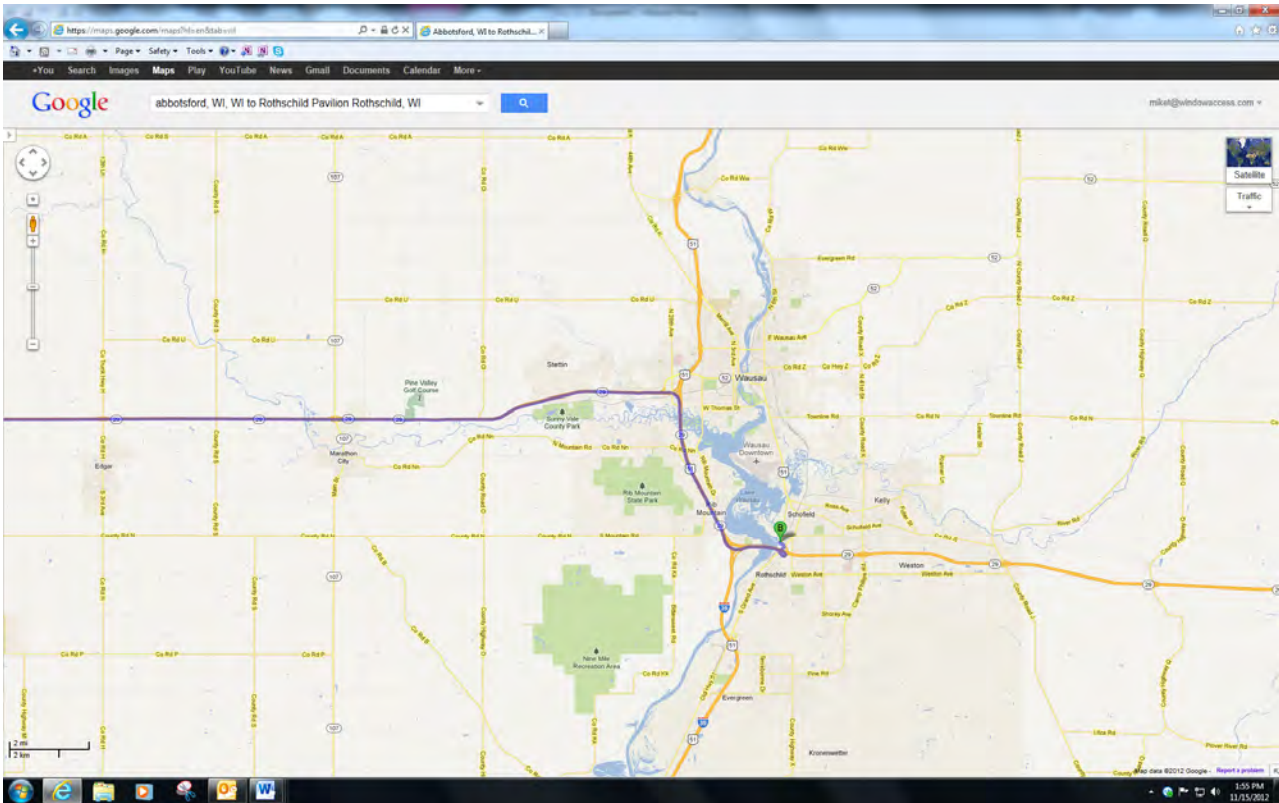

Map to the Rothschild Pavilion from the East:

Hwy 29 West into Wausau/Schofield Area and get off at Exit #171 (Schofield, WI)

Rothschild Pavilion
1104 Park Street
Rothschild, WI 54474

Get off at Exit #171 – At bottom of Ramp; go straight through intersection onto West Grand Ave.
After RR Tracks, Take the First left onto Park, and you will see the Rothschild Pavilion in front of you.

Map to the Rothschild Pavilion from the North:

Take Hwy 51 (I-39) south to Exit #187 Hwy 29 East toward Green Bay, after crossing Lake Wausau take Exit #171

Circle around on exit ramp to the bottom, turn right onto North Grand Ave (Business 51 north) go under highway

At first stoplight turn left onto West Grand Ave, then take first left onto Park, you will see the Rothschild Pavilion

Map to the Rothschild Pavilion from the South:

Take Hwy 51 North (I-39) to exit #187 Hwy 29 East toward Green Bay, after crossing Lake Wausau Take Exit #171

Map to the Rothschild Pavilion from the West

Take Hwy 29 East to Hwy 51 South (I-39 South) to Exit #187 Hwy 29 East toward Green Bay, Take Exit #171

Circle around on exit ramp to the bottom, turn right onto North Grand Ave (Business 51 north) go under highway