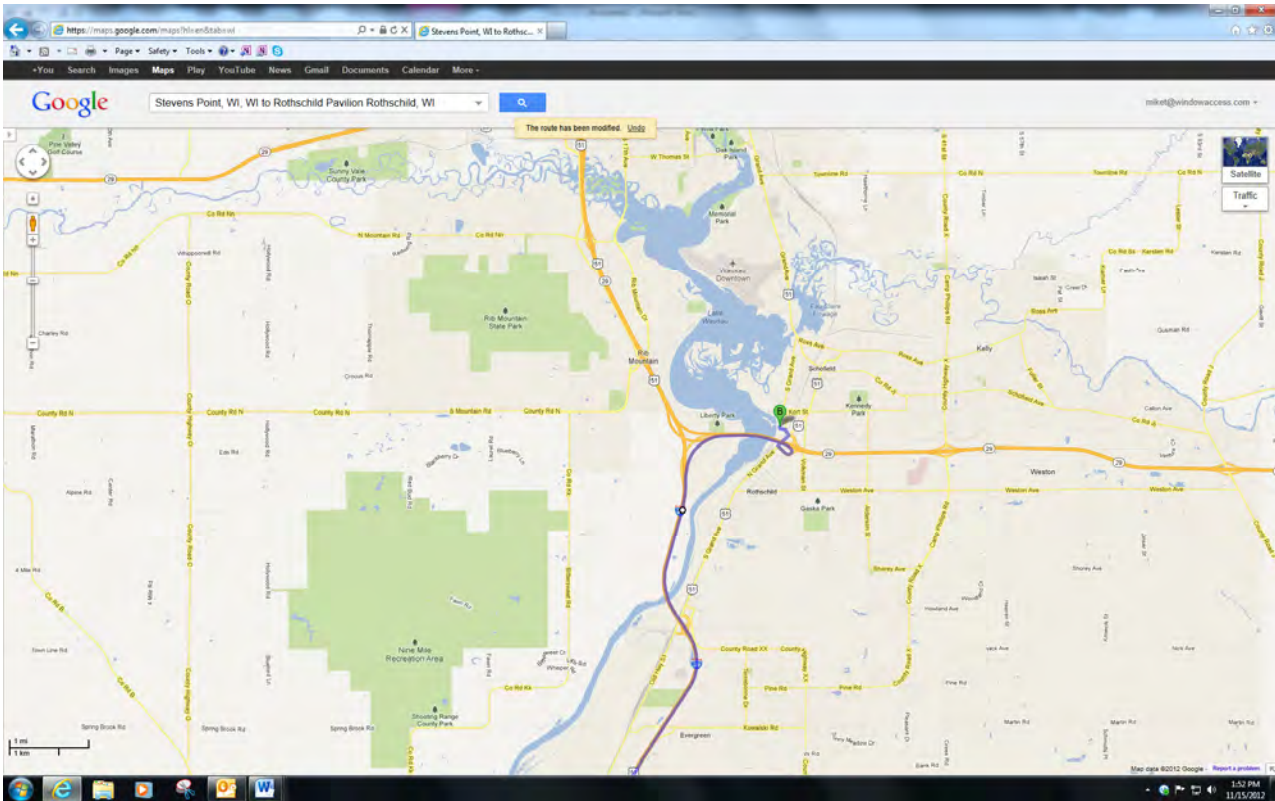

Map to the Rothschild Pavilion from the East:

Hwy 29 West into Wausau/Schofield Area and get off at Exit #171 (Schofield, WI)

Rothschild Pavilion
1104 Park Street
Rothschild, WI 54474

Get off at Exit #171 – At bottom of Ramp; go straight through intersection onto West Grand Ave.
After RR Tracks, Take the First left onto Park, and you will see the Rothschild Pavilion in front of you.

Map to the Rothschild Pavilion from the North:

Take Hwy 51 (I-39) south to Exit #187 Hwy 29 East toward Green Bay, after crossing Lake Wausau take Exit #171

Circle around on exit ramp to the bottom, turn right onto North Grand Ave (Business 51 north) go under highway

At first stoplight turn left onto West Grand Ave, then take first left onto Park, you will see the Rothschild Pavilion

Map to the Rothschild Pavilion from the South:

Take Hwy 51 North (I-39) to exit #187 Hwy 29 East toward Green Bay, after crossing Lake Wausau Take Exit #171

Map to the Rothschild Pavilion from the West

Take Hwy 29 East to Hwy 51 South (I-39 South) to Exit #187 Hwy 29 East toward Green Bay, Take Exit #171

Circle around on exit ramp to the bottom, turn right onto North Grand Ave (Business 51 north) go under highway