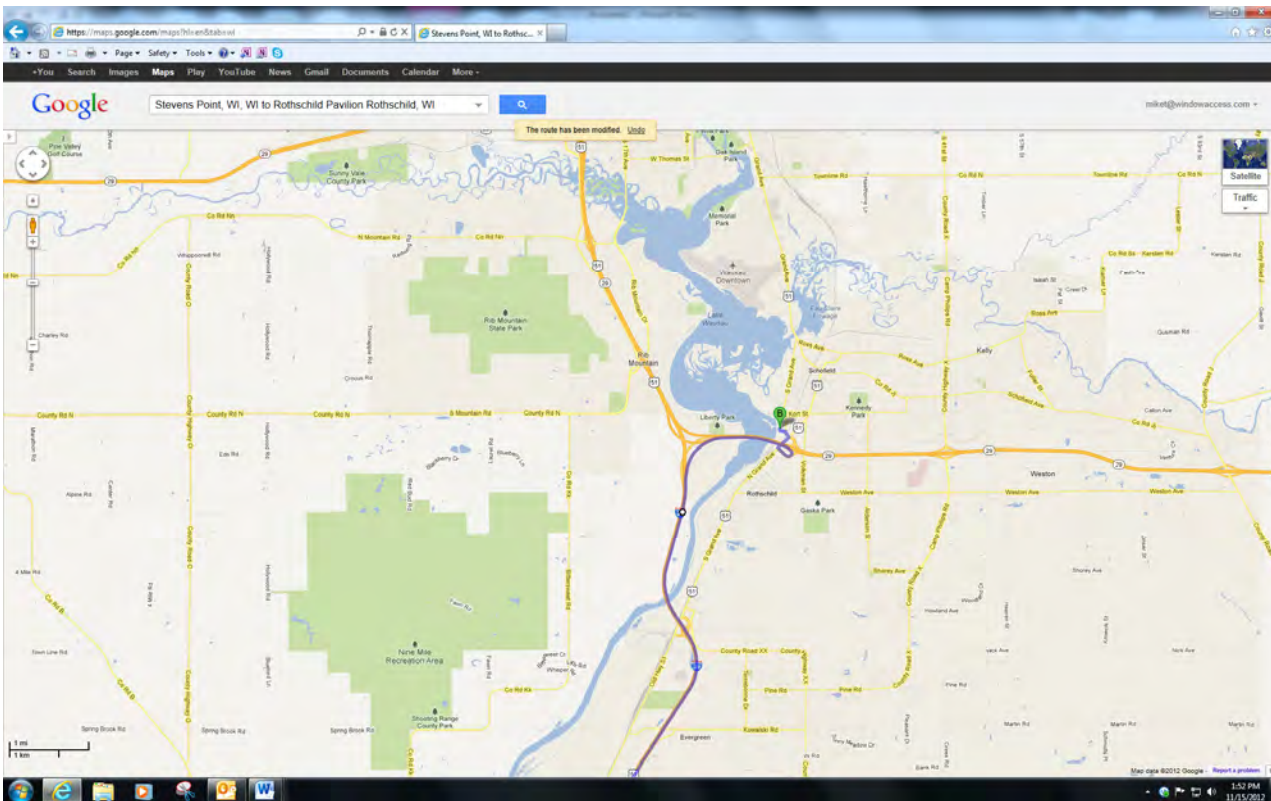

## Map to the Rothschild Pavilion from the South:

Rothschild Pavilion  
1104 Park Street  
Rothschild, WI 54474

Take Hwy 51 North (I-39) to exit #187 Hwy 29 East toward Green Bay, after crossing Lake Wausau Take Exit #171

Circle around on exit ramp to the bottom, turn right onto North Grand Ave (Business 51 north) go under highway

At first stoplight turn left onto West Grand Ave, then take first left onto Park, you will see the Rothschild Pavilion