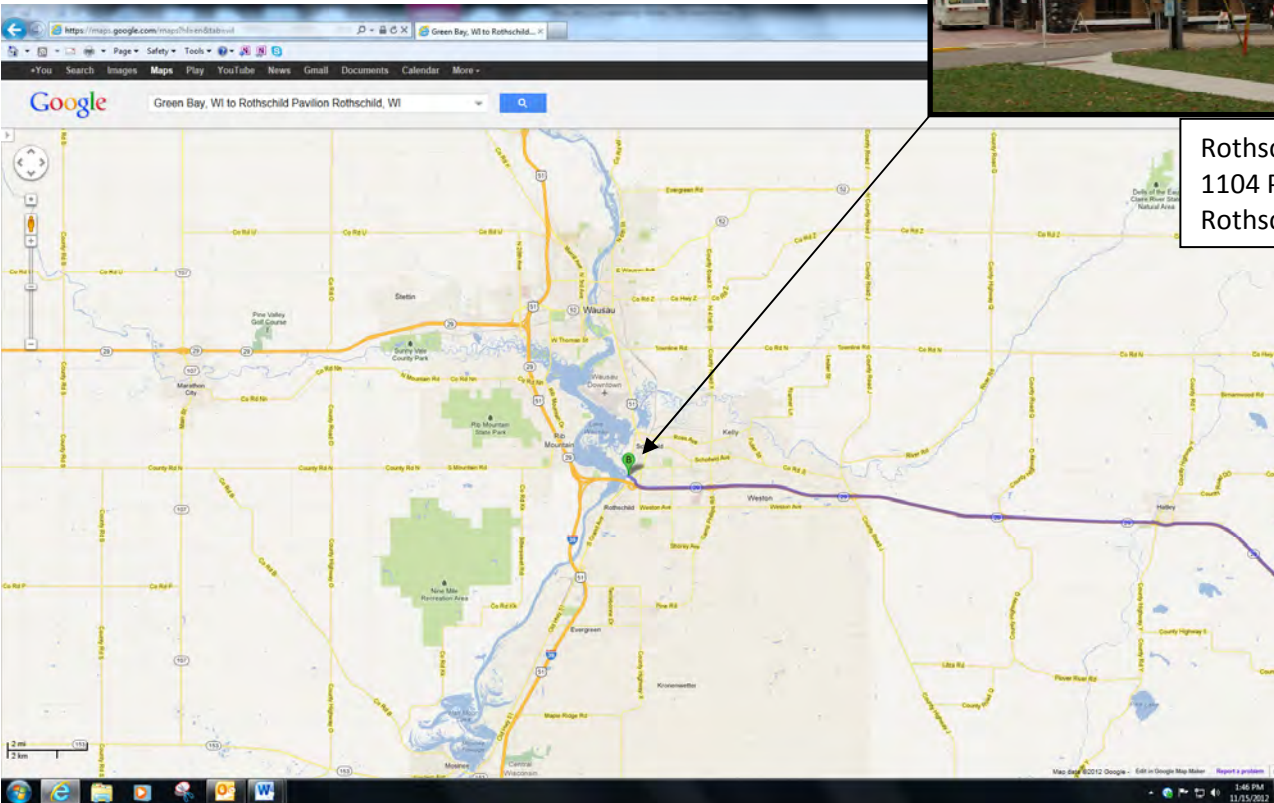

## Map to the Rothschild Pavilion from the East:

Hwy 29 West into Wausau/Schofield Area and get off at Exit #171 (Schofield, WI)

Rothschild Pavilion  
1104 Park Street  
Rothschild, WI 54474

Get off at Exit #171 – At bottom of Ramp; go straight through intersection onto West Grand Ave.  
After RR Tracks, Take the First left onto Park, and you will see the Rothschild Pavilion in front of you.